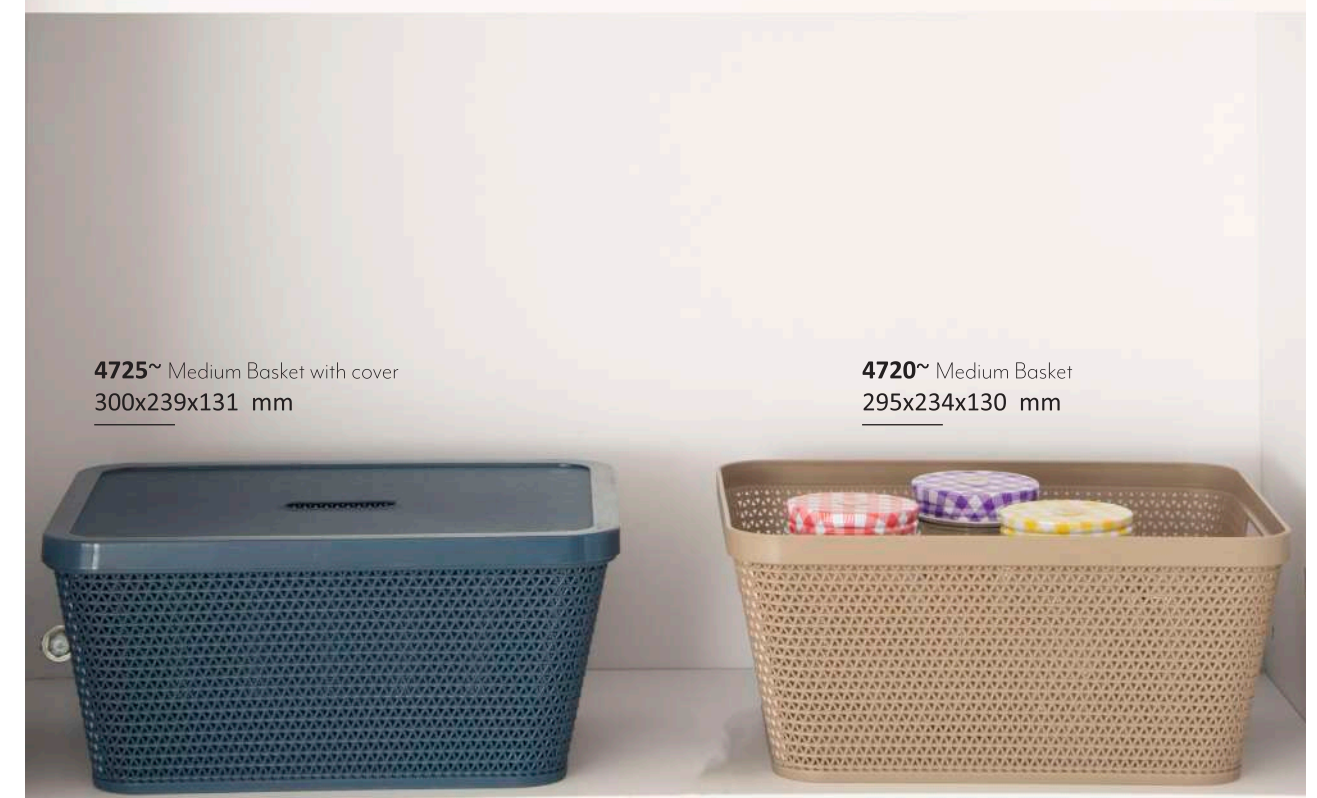

mm	pcs	CBM	EAN
364x300x151 mm	12	0.064	7290106435797

4745~XL Basket with cover
364x300x216 mm

4715~ Small Basket with cover
251x196x105 mm

4710~ Small Basket
247x192x104 mm

4715~ Small Basket with cover
251x196x105 mm