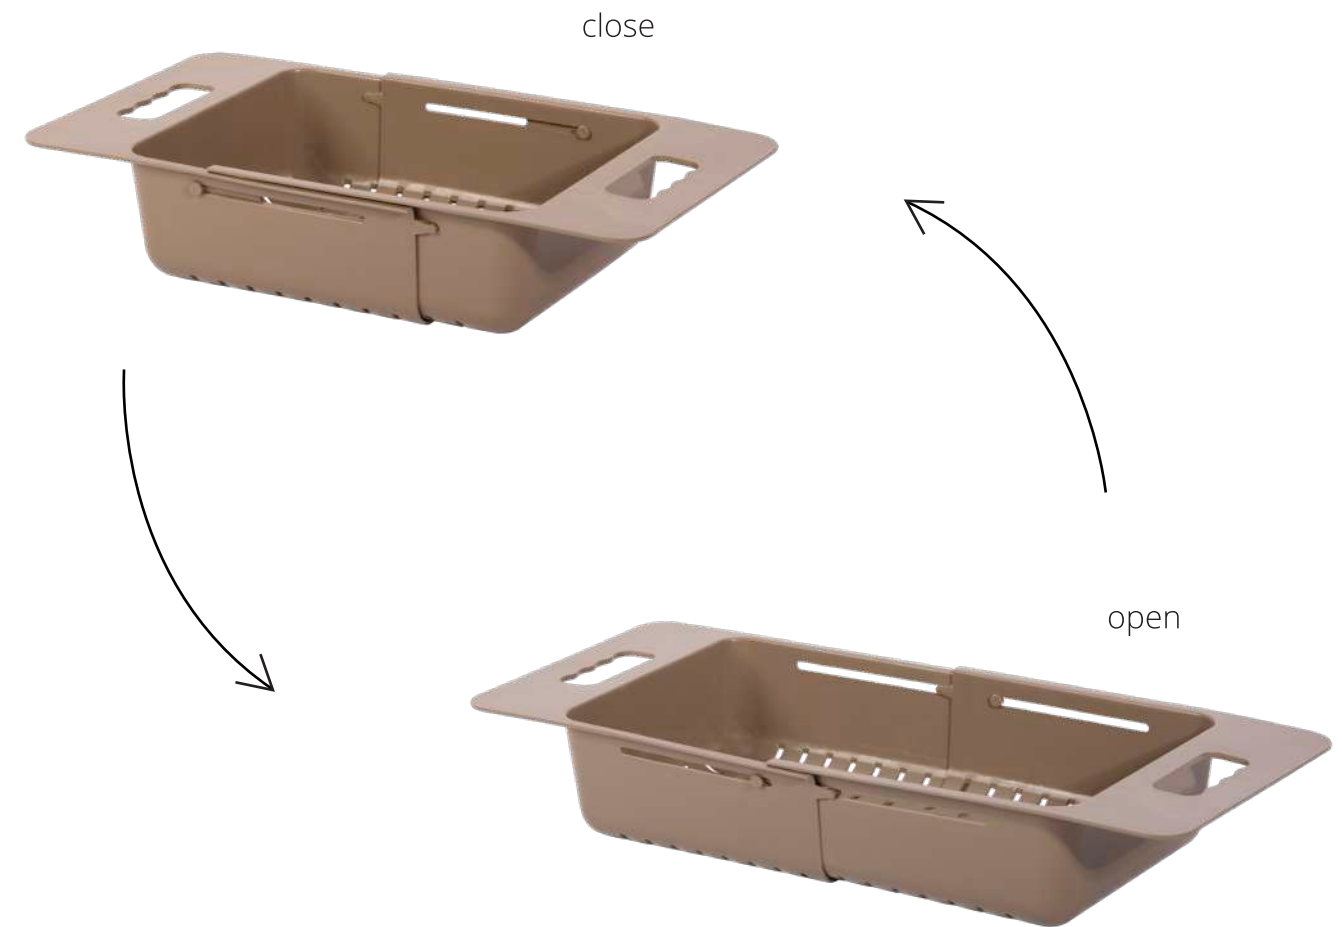

New Collection
2020

Kitchen line

3240 Slide Colander with Handles

mm	pcs	CBM	EAN
480x210x80 mm	12	0.023	7290106435223