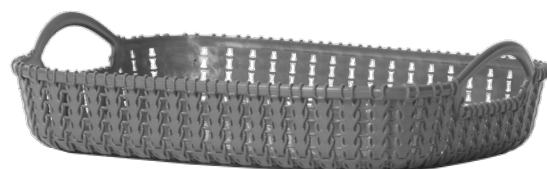

3710 Small Rectangular Knitting Basket

mm	pcs	CBM	EAN
277x200x66 mm	24	0.029	7290106432680