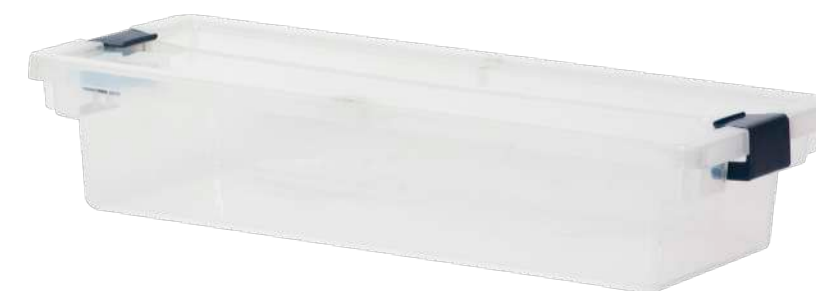

8037~ Wide Multi Purpose Basket
337x256x95 mm

Kitchen line

8039 Multi Purpose Basket

	pcs	CBM	EAN
338x200x130mm	12	0.037	7290106435186

8037 Wide Multi Purpose Basket

	pcs	CBM	EAN
337x256x95 mm	12	0.039	7290106435193