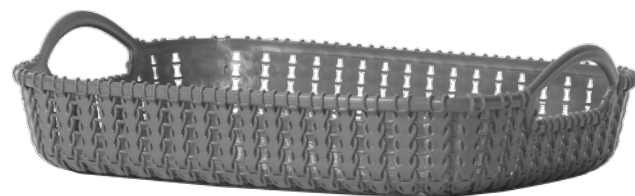

3730 Large Rectangular Knitting Basket

mm	pcs	CBM	EAN
355x265x85 mm	24	0.053	7290106432703