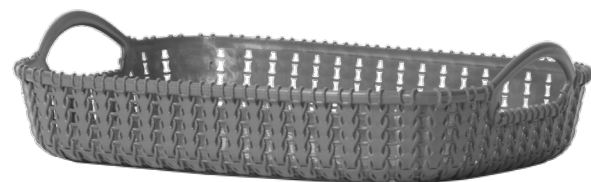

3720~ Medium Rectangular Knitting Basket
310x230x78 mm

3760~ Large Square Knitting Basket
370x270x332 mm

Knitting

line

New Collection
2020

3730 Large Rectangular Knitting Basket

mm	pcs	CBM	EAN
355x265x85 mm	24	0.053	7290106432703