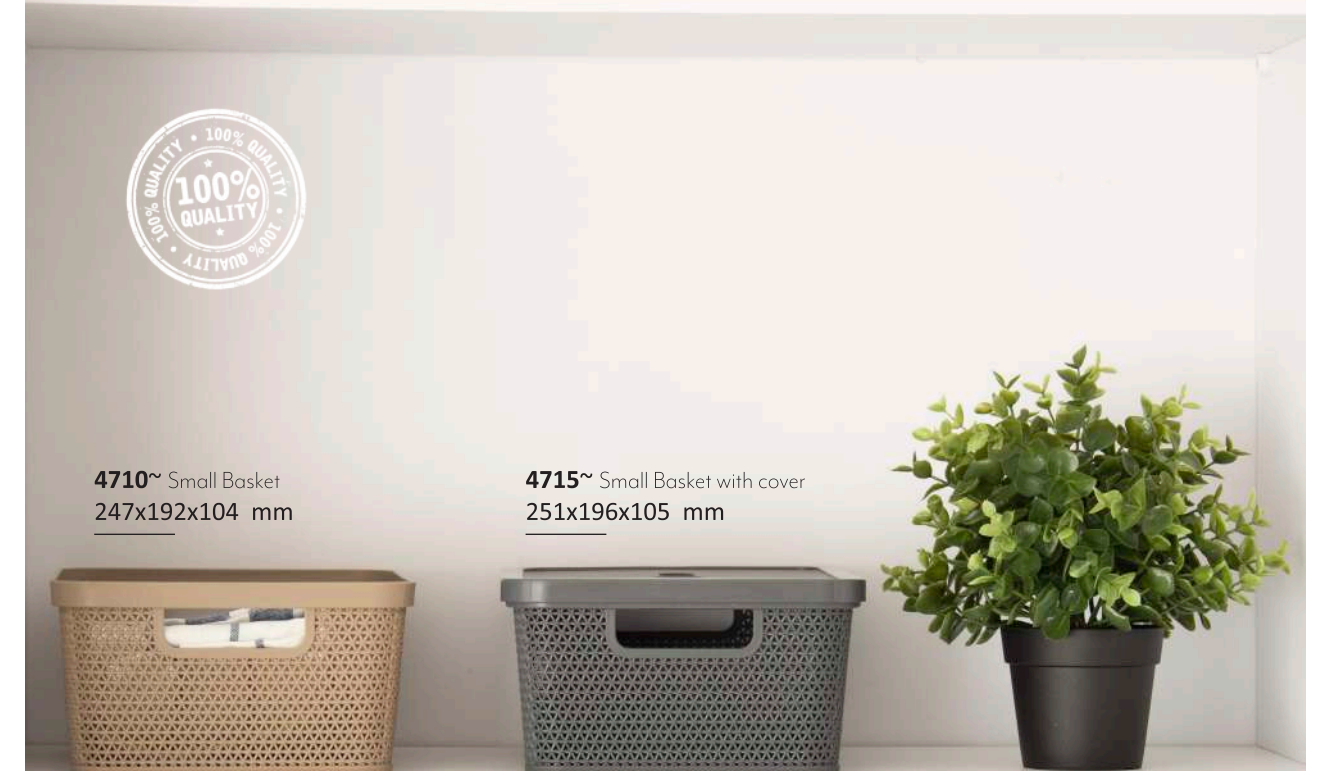

4710~ Small Basket
247x192x104 mm

4715~ Small Basket with cover
251x196x105 mm